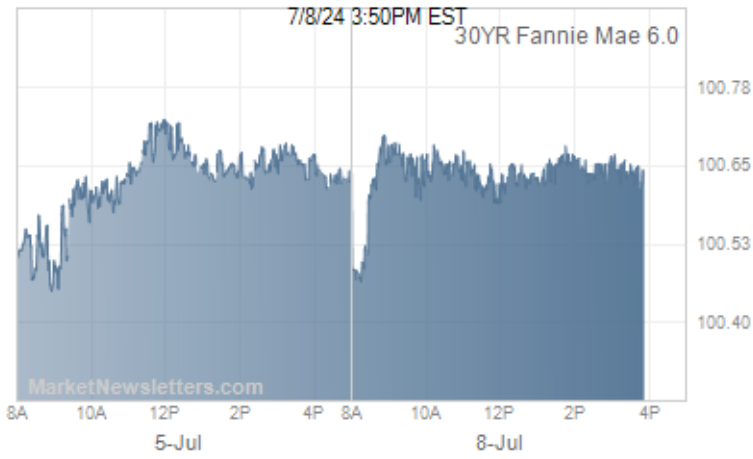

Subscribe to my newsletter online at: <http://housingnewsletters.com/richhomeloans>

Expert Advice | Exceptional Service | Flawless Execution

With 27+ years of expertise in mortgage banking you can be confident in my knowledge and abilities to deliver a seamless loan transaction while providing personalized service.

Rich E. Blanchard