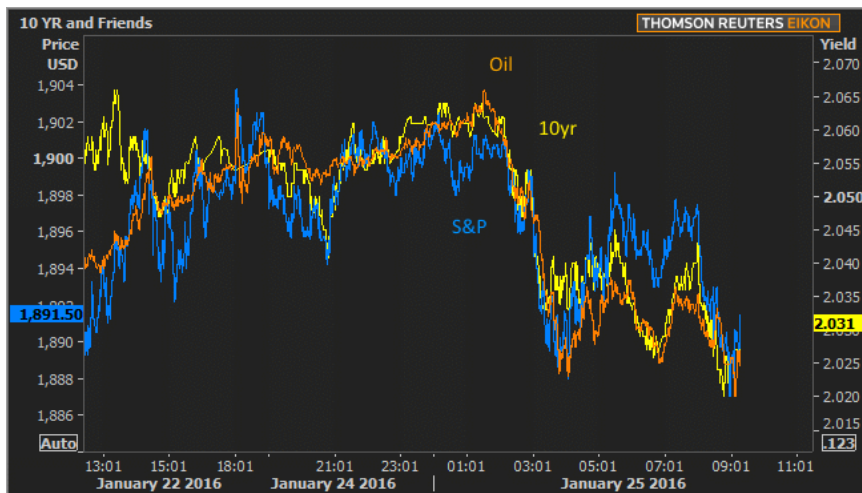

[View My Website](#)

ALERT: Sharp Reversal in Crude Greases Skids for Overnight Bond Rally

The overnight session was a snoozer at first. Treasuries and stock futures were holding fairly flat at Friday's elevated closing levels. **That changed** after news that a major Saudi company said it would not curb investments in its production capacity ([full Reuters story here](#)). Oil began tanking shortly thereafter, with stocks and bonds following the move.

With no significant economic data out this morning (not to mention the fact that bonds haven't been keen to react to economic data anyway), stocks and oil have continued to set the tone in early domestic trading.